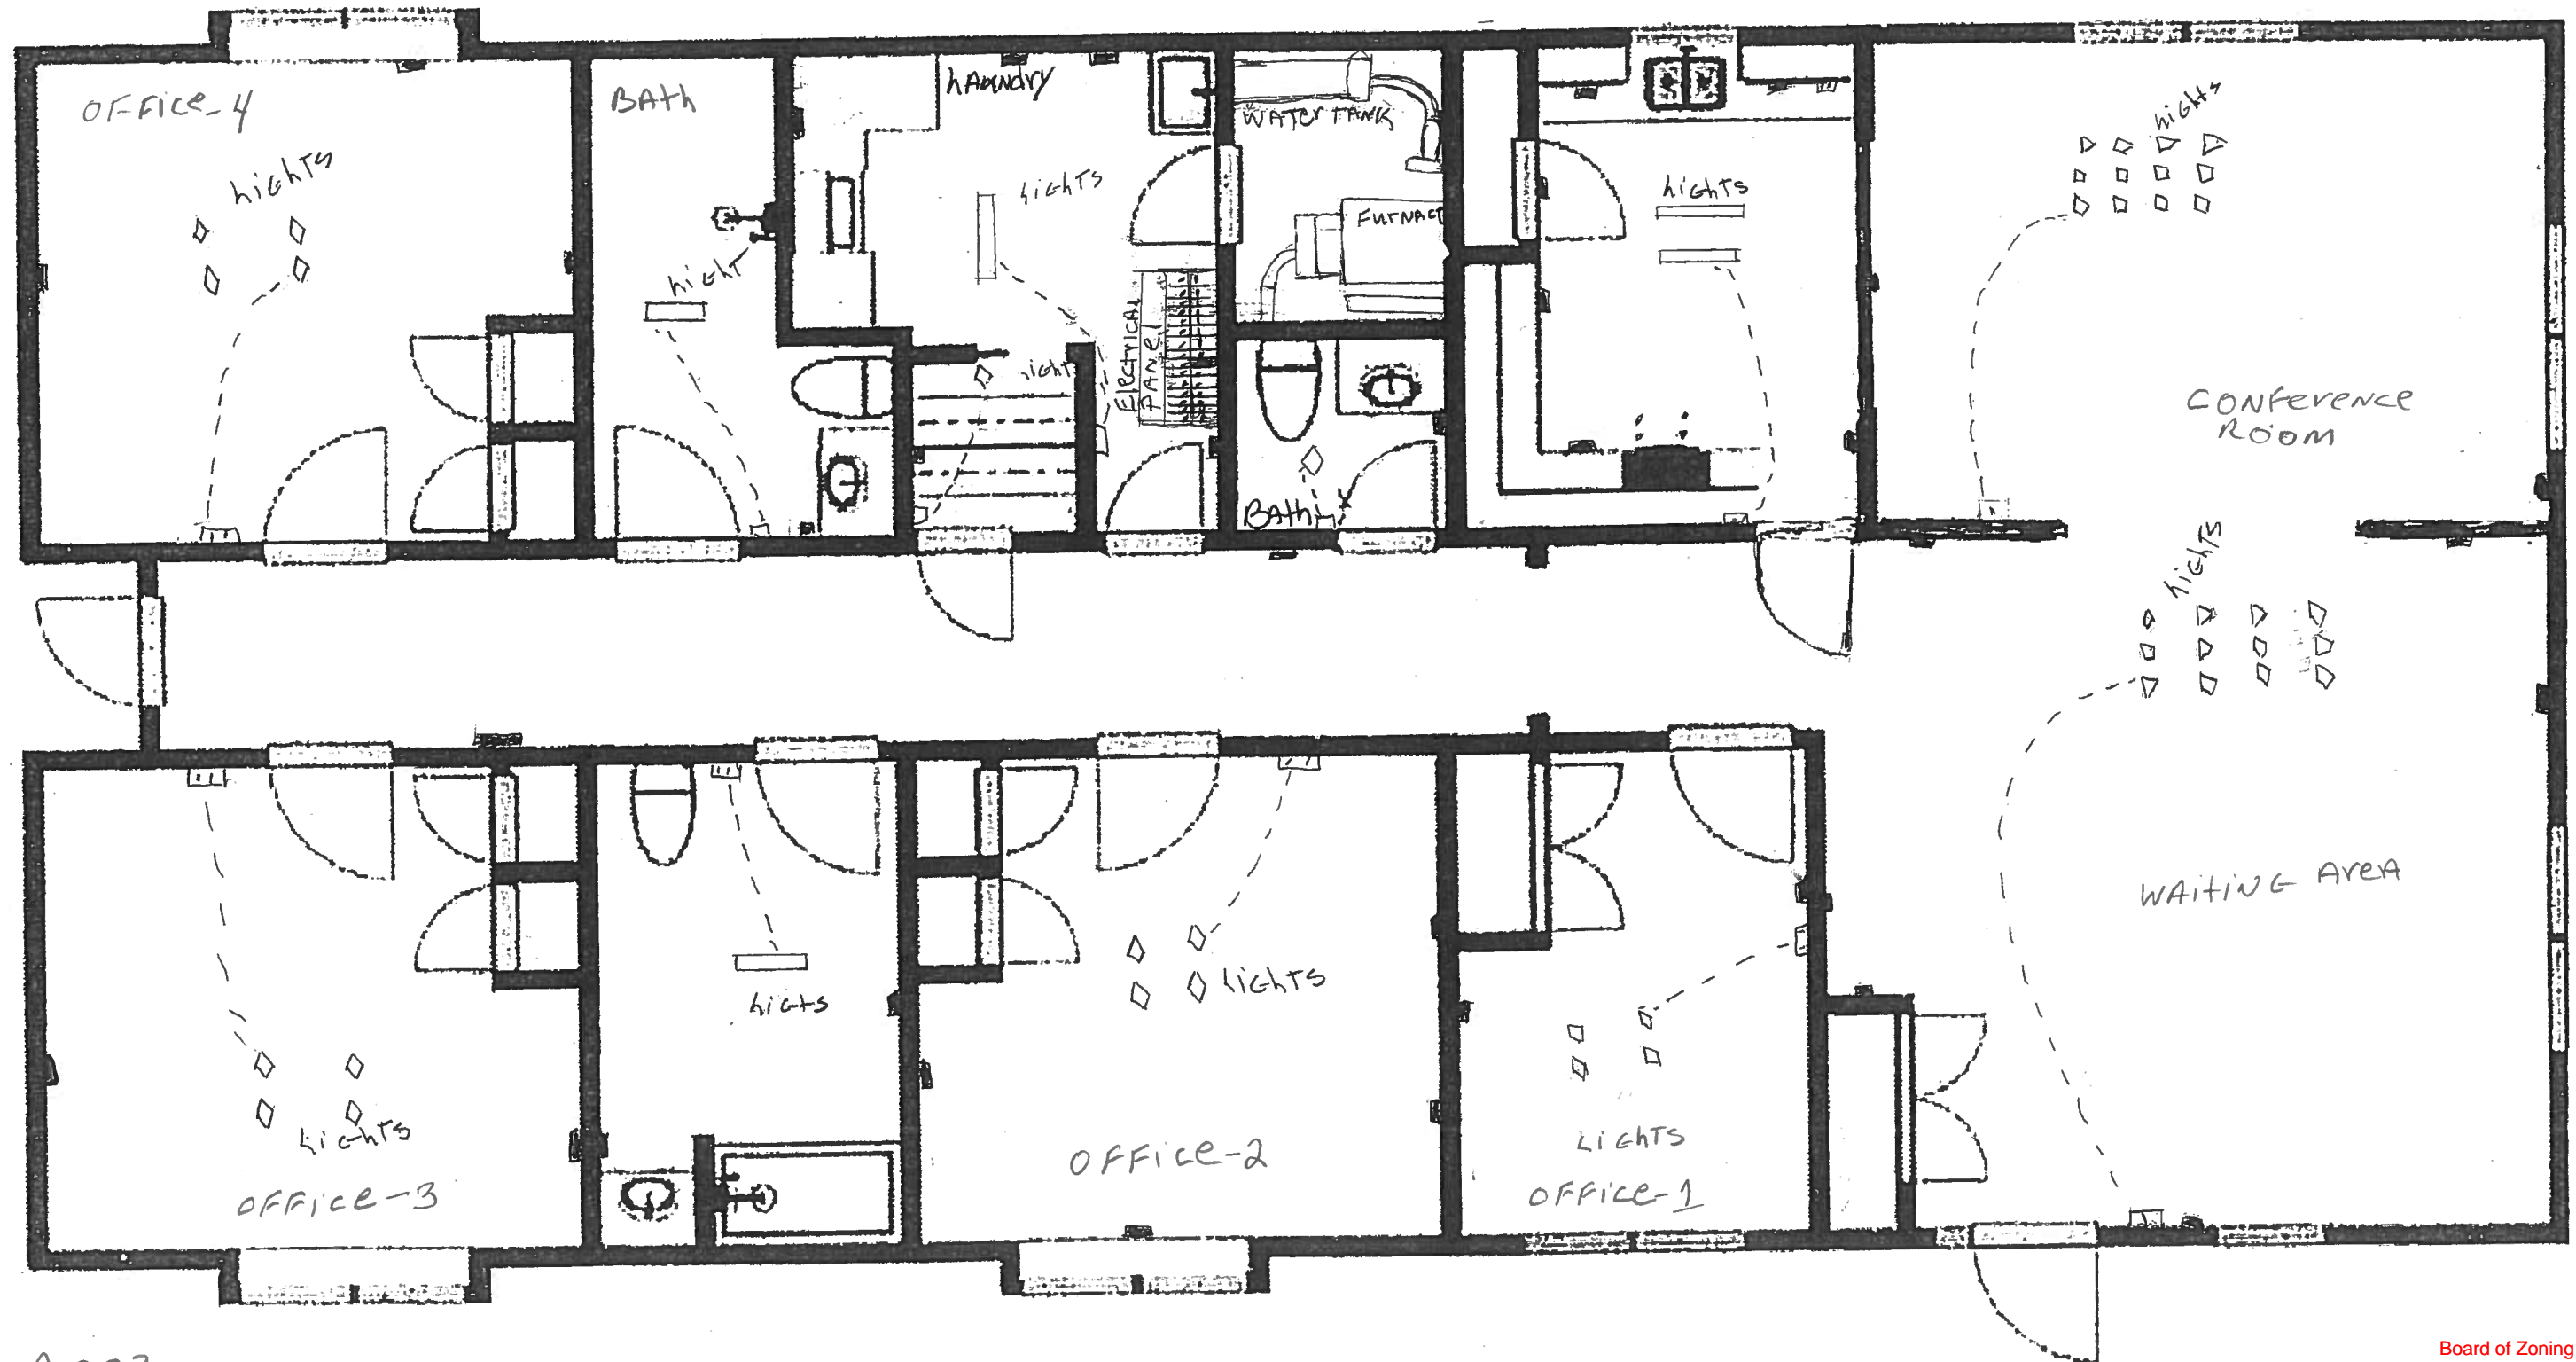

Address: 639 ATLANTIC STREET, SE
WASHINGTON, DC. 20032

A003
Proposed Floor Plan